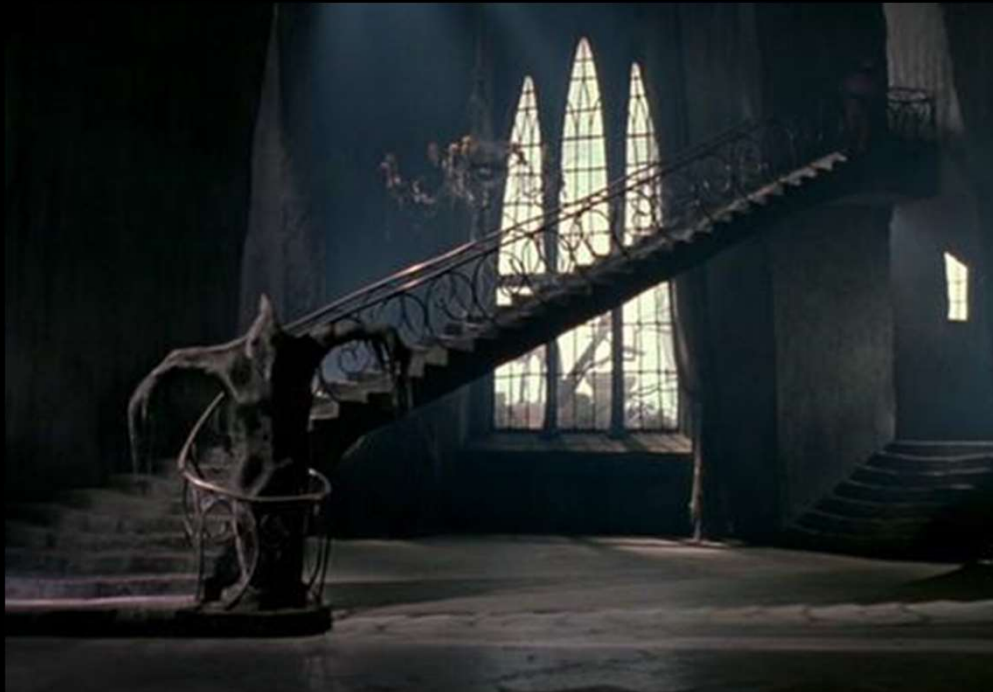

Inspiration