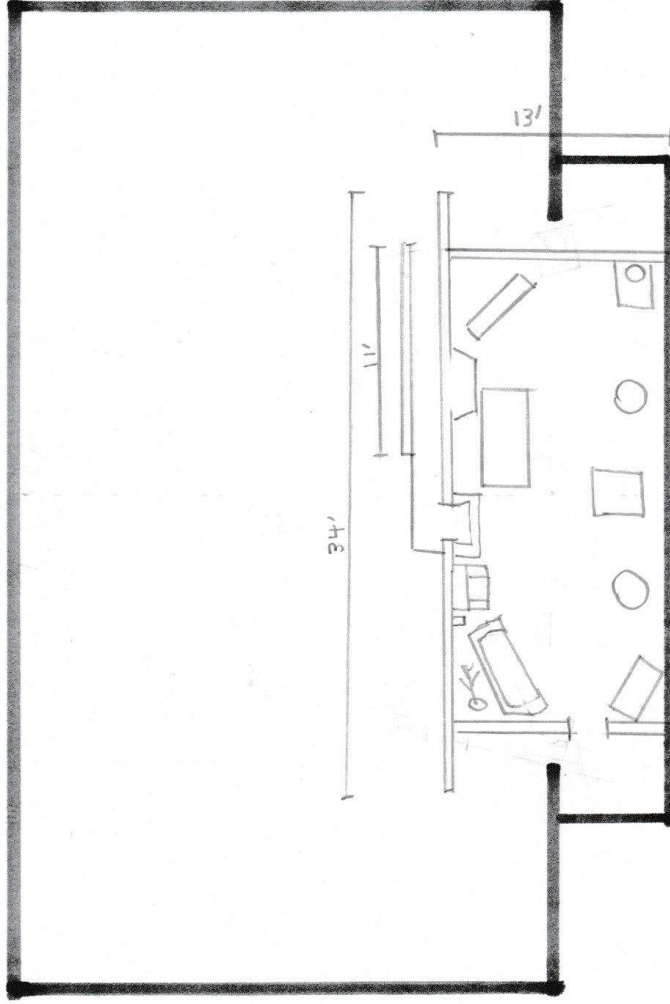

The "Feel"

(Vision) Northwest Louisiana, Chinquapin Parish

Shreveport neighborhood built in 1930's

The tree is “alive” and reflects
moods like E.T.’s flowers

Esthetic/decor

Theater Template:
Neutral Space Ground Plan
Scale = 1/8" = 1'-0"
(Proscenium Width: 40'-0")

Kitchen-Front
Scale 1/4" = 1'

KEY

Cross-hatch = Cut

Out

Shadow = Layers

Car Cover - Front
Scale 1/4" = 1'

Car Cover - Top
Scale 1/4" = 1'

KEY