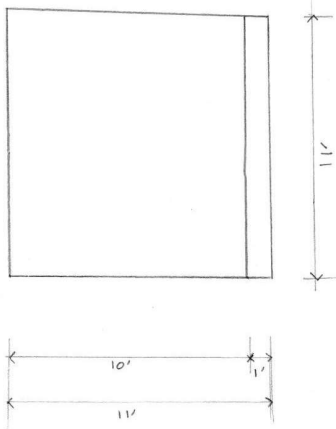

The "Feel"

(Vision) Northwest Louisiana, Chinquapin Parish

Shreveport neighborhood built in 1930's

The tree is “alive” and reflects
moods like E.T.’s flowers

Esthetic/decor

Theater Template:
Neutral Space Ground Plan
Scale = 1/8" = 1'-0"
(Proscenium Width: 40'-0")

Kitchen-Front
Scale 1/4" = 1'

KEY

Cross-hatch = Cut

Out

Shadow = Layers

Car Cover - Front
Scale 1/4" = 1'

Car Cover - Top
Scale 1/4" = 1'

KEY