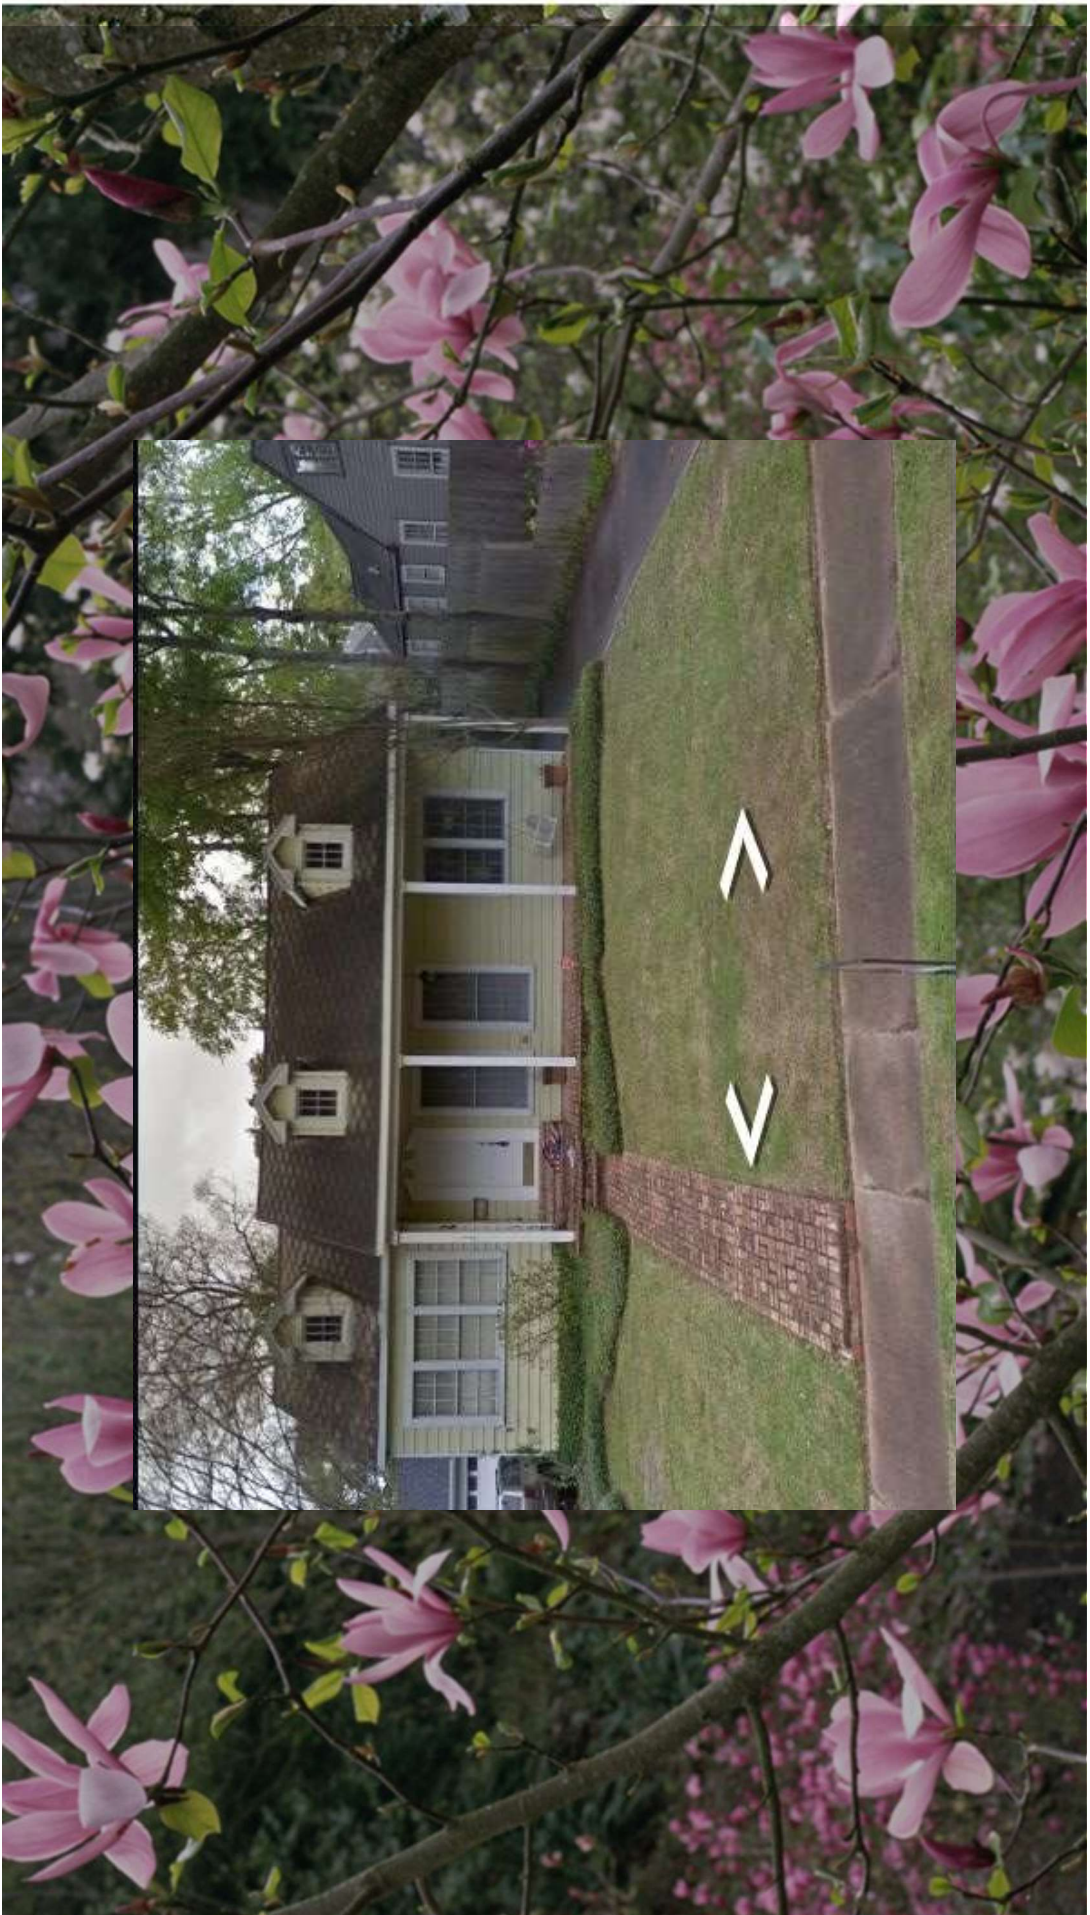

Steel Magnolias

By Robert Harling

Director:
Allison deJong-Irving

Scenic Designer:
Andres Ramirez

Synopsis:

The play opens with discussion of Shelby's wedding day to her fiancé, Jackson, in the fictional northwestern Louisiana parish of Chinquapin at Truvy's in-home beauty parlour where the women regularly gather. It covers events over the next three years with Shelby's Type 1 diabetes and how the women interact at times with conflict but in the end remained friends: Shelby's decision to have a child despite the complication that could result from her condition, Clairee's friendship with the curmudgeon Ouiser; Annelle's transformation from a shy, anxious newcomer in town to a good-time girl then repentant revival-tent Christian; and Truvy's relationships with the men in her family. Although the main storyline involves Shelby, her mother M'Lynn, and Shelby's medical battles, the underlying group-friendship among all six women is prominent throughout the drama.

Where:
Truvy's Beauty Spot
Northwest Louisiana, Chinquapin Parish

When:
1980s

What:

- Adult/Older Southern Women
- Family/ Friendship
- Time
- Life

Details about Louisiana/ Luisiana in the 80s :

- Humid
- Normal for people to smoke indoors
- hydrogen peroxide was the “cure-all”
- The Soybean/Crop Festival
- Thick pine forests
- Conservative
- Baptist (North)
- beauty pageant

The "Feel"

(Vision) Northwest Louisiana, Chinquapin Parish

Shreveport neighborhood built in 1930's

The tree is “alive” and reflects
moods like E.T.’s flowers

Esthetic/decor

Theater Template:
Neutral Space Ground Plan
Scale = 1/8" = 1'-0"
(Proscenium Width: 40'-0")

Kitchen-Front
Scale 1/4" = 1'

KEY

Cross-hatch = Cut

Out

Shadow = Layers

Car Cover - Front
Scale 1/4" = 1'

Car Cover - Top
Scale 1/4" = 1'

KEY