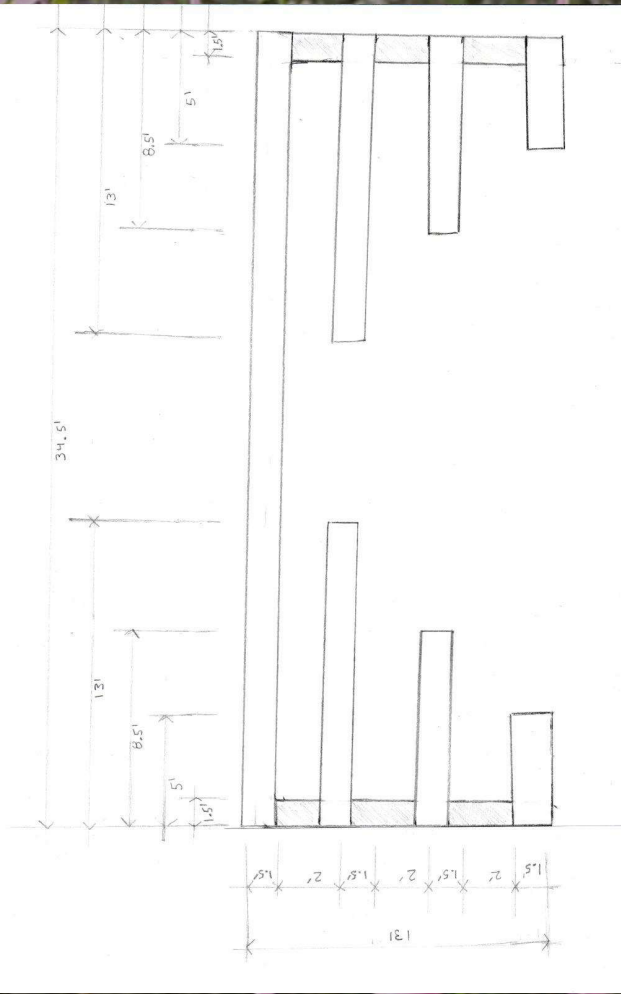

The "Feel"

(Vision) Northwest Louisiana, Chinquapin Parish

Shreveport neighborhood built in 1930's

The tree is “alive” and reflects
moods like E.T.’s flowers

Esthetic/decor

Theater Template:
Neutral Space Ground Plan
Scale = 1/8" = 1'-0"
(Proscenium Width: 40'-0")

Kitchen-Front
Scale 1/4" = 1'

KEY

Cross-hatch = Cut

Out

Shadow = Layers

Car Cover - Front
Scale 1/4" = 1'

Car Cover - Top
Scale 1/4" = 1'

KEY