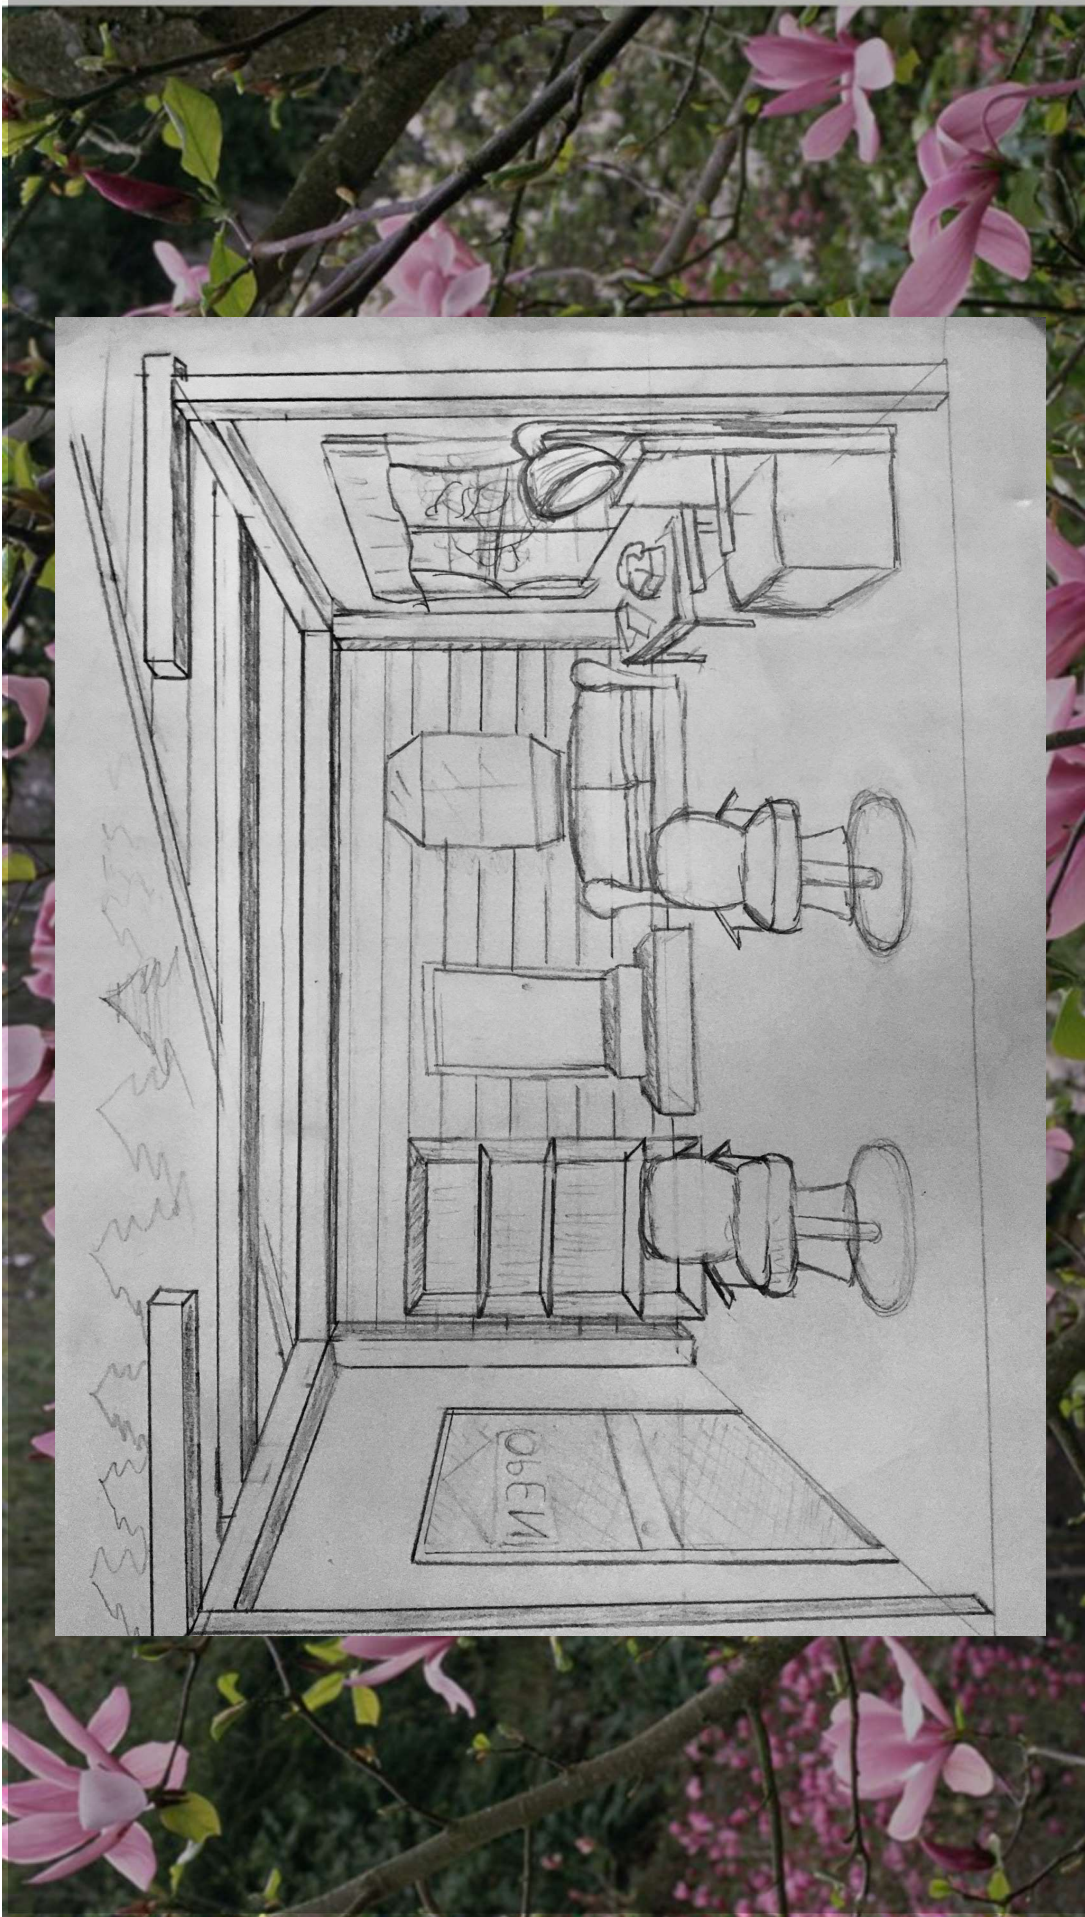

Steel Magnolias

By Robert Harling

Director:
Allison deJong-Irving

Scenic Designer:
Andres Ramirez

Synopsis:

The play opens with discussion of Shelby's wedding day to her fiancé, Jackson, in the fictional northwestern Louisiana parish of Chinquapin at Truvy's in-home beauty parlour where the women regularly gather. It covers events over the next three years with Shelby's Type 1 diabetes and how the women interact at times with conflict but in the end remained friends: Shelby's decision to have a child despite the complication that could result from her condition, Clairee's friendship with the curmudgeon Ouiser; Annelle's transformation from a shy, anxious newcomer in town to a good-time girl then repentant revival-tent Christian; and Truvy's relationships with the men in her family. Although the main storyline involves Shelby, her mother M'Lynn, and Shelby's medical battles, the underlying group-friendship among all six women is prominent throughout the drama.

The "Feel"

(Vision) Northwest Louisiana, Chinquapin Parish

Shreveport neighborhood built in 1930's

The tree is “alive” and reflects
moods like E.T.’s flowers

Esthetic/decor

Theater Template:
Neutral Space Ground Plan
Scale = 1/8" = 1'-0"
(Proscenium Width: 40'-0")

Kitchen-Front
Scale 1/4" = 1'

KEY

Cross-hatch = Cut

Out

Shadow = Layers

Car Cover - Front
Scale 1/4" = 1'

Car Cover - Top
Scale 1/4" = 1'

KEY