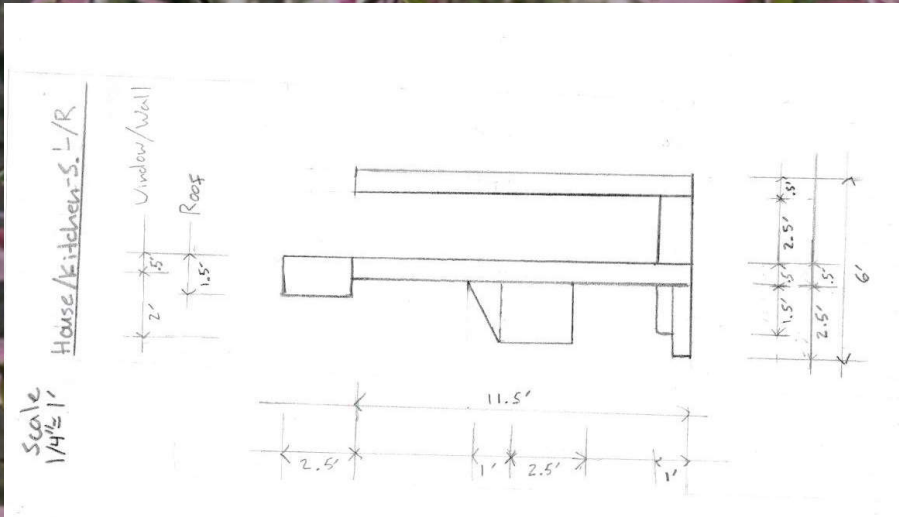

The "Feel"

(Vision) Northwest Louisiana, Chinquapin Parish

Shreveport neighborhood built in 1930's

The tree is “alive” and reflects
moods like E.T.’s flowers

Esthetic/decor

Theater Template:
Neutral Space Ground Plan
Scale = 1/8" = 1'-0"
(Proscenium Width: 40'-0")

Kitchen-Front
Scale 1/4" = 1'

KEY

Cross-hatch = Cut

Out

Shadow = Layers

Car Cover - Front
Scale 1/4" = 1'

Car Cover - Top
Scale 1/4" = 1'

KEY