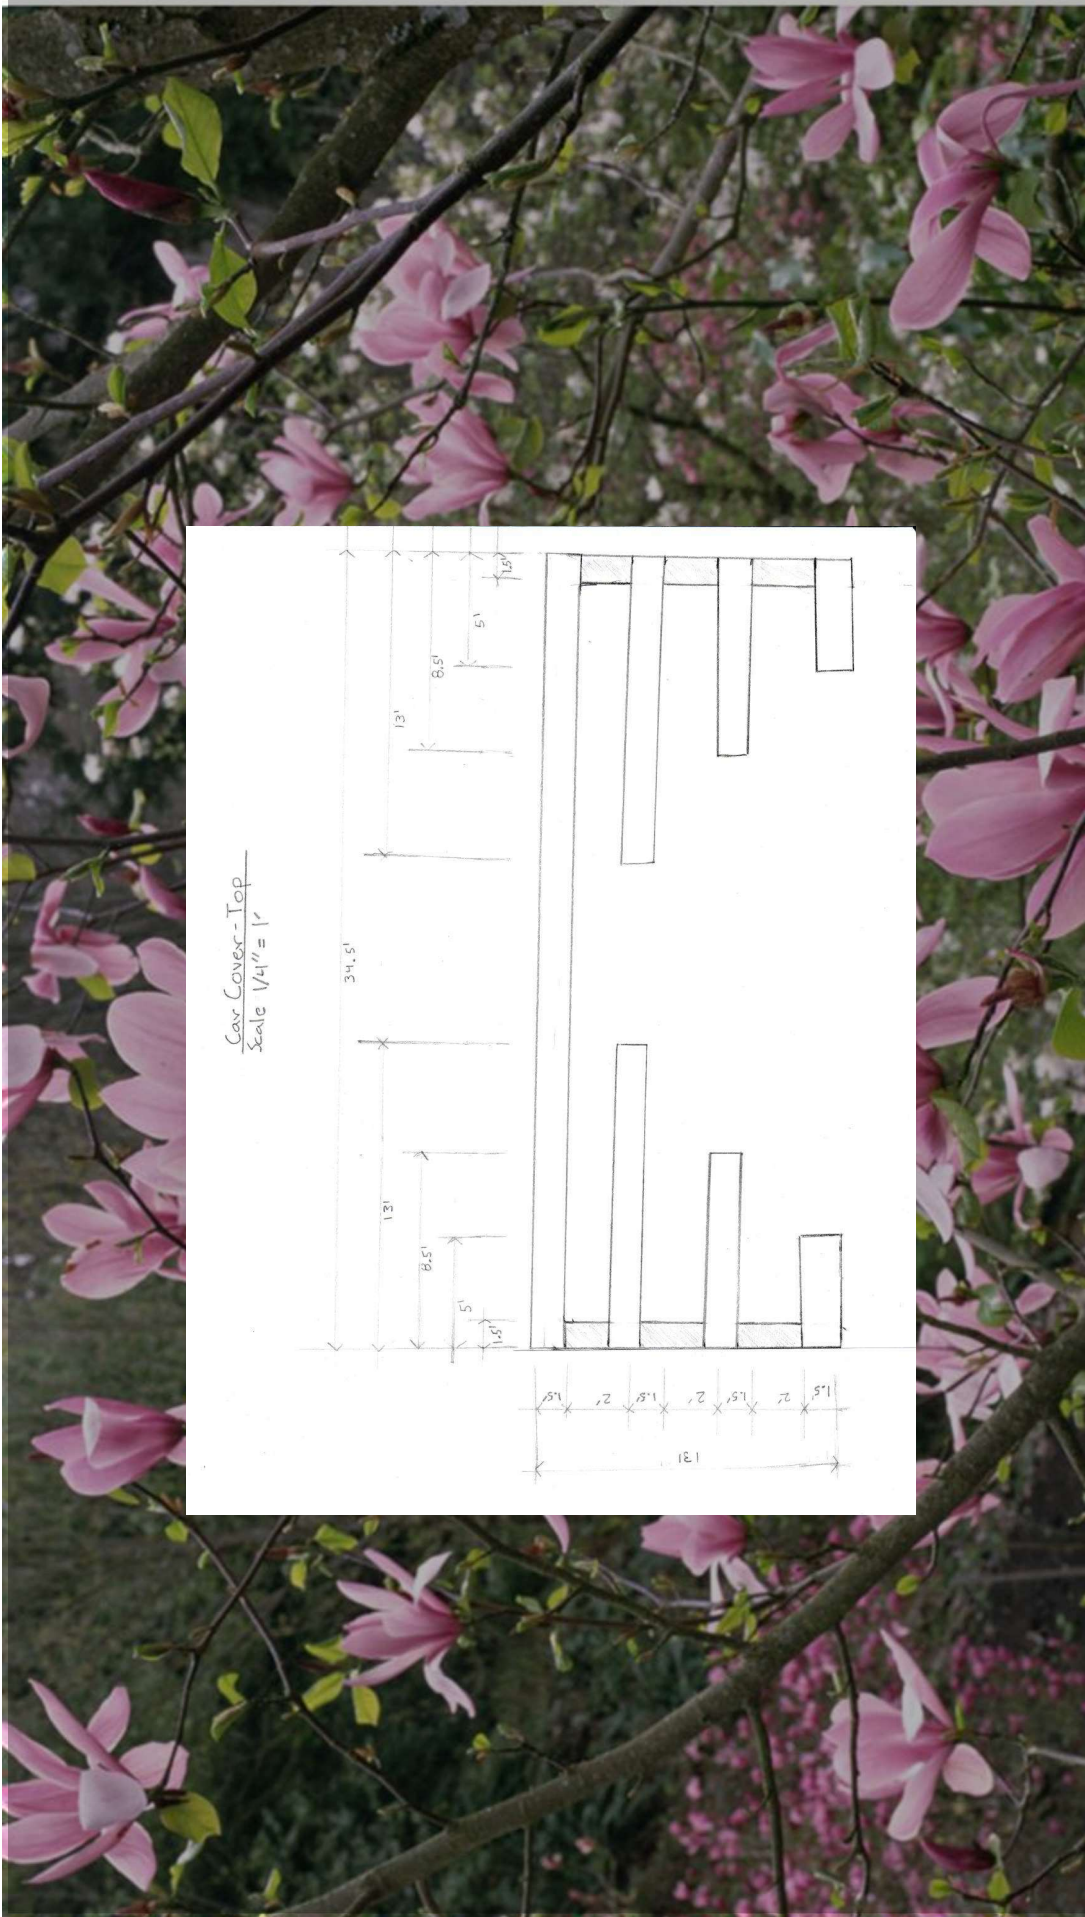

Steel Magnolias

By Robert Harling

Director:
Allison deJong-Irving

Scenic Designer:
Andres Ramirez

Synopsis:

The play opens with discussion of Shelby's wedding day to her fiancé, Jackson, in the fictional northwestern Louisiana parish of Chinquapin at Truvy's in-home beauty parlour where the women regularly gather. It covers events over the next three years with Shelby's Type 1 diabetes and how the women interact at times with conflict but in the end remained friends: Shelby's decision to have a child despite the complication that could result from her condition, Clairee's friendship with the curmudgeon Ouiser; Annelle's transformation from a shy, anxious newcomer in town to a good-time girl then repentant revival-tent Christian; and Truvy's relationships with the men in her family. Although the main storyline involves Shelby, her mother M'Lynn, and Shelby's medical battles, the underlying group-friendship among all six women is prominent throughout the drama.

The "Feel"

(Vision) Northwest Louisiana, Chinquapin Parish

Shreveport neighborhood built in 1930's

The tree is “alive” and reflects
moods like E.T.’s flowers

Esthetic/decor

Theater Template:
Neutral Space Ground Plan
Scale = 1/8" = 1'-0"
(Proscenium Width: 40'-0")

Kitchen-Front
Scale 1/4" = 1'

KEY

Cross-hatch = Cut

Out

Shadow = Layers

Car Cover - Front
Scale 1/4" = 1'

Car Cover - Top
Scale 1/4" = 1'

KEY