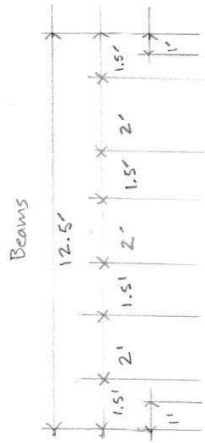

Car Cover - Stage Right
Scale 1/4" = 1'