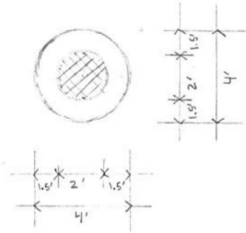

FRONT

SIDE (L/R)

**STAIRS: STAGE L/R**  
SCALE: 1/4" = 1'

SIDE (L/R)

TOP

**KEY**  
Lower Layer

# CHIMNEY

SCALE:  $\frac{1}{4}'' = 1'$

TOP

FRONT/SIDE

KEY

Cut Out