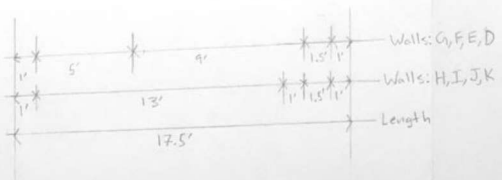

# Symbolism of the “Hero’s Journey”

**Theater Template:  
Neutral Space Ground Plan**  
Scale = 1/8" = 1'-0"  
(Proscenium Width: 40'-0")

**LEGEND**

**PLATFORM**  
SCALE: 1/4" = 1'

**WALLS**  
**SCALE: 1/4" = 1'**

**FRONT**  
SCALE: 1/4" = 1'

**KEY**

Lower Layer

Cut Out

WALL: D  
SCALE: 1/4" = 1'

TOP

FRONT

SIDE (L/R)