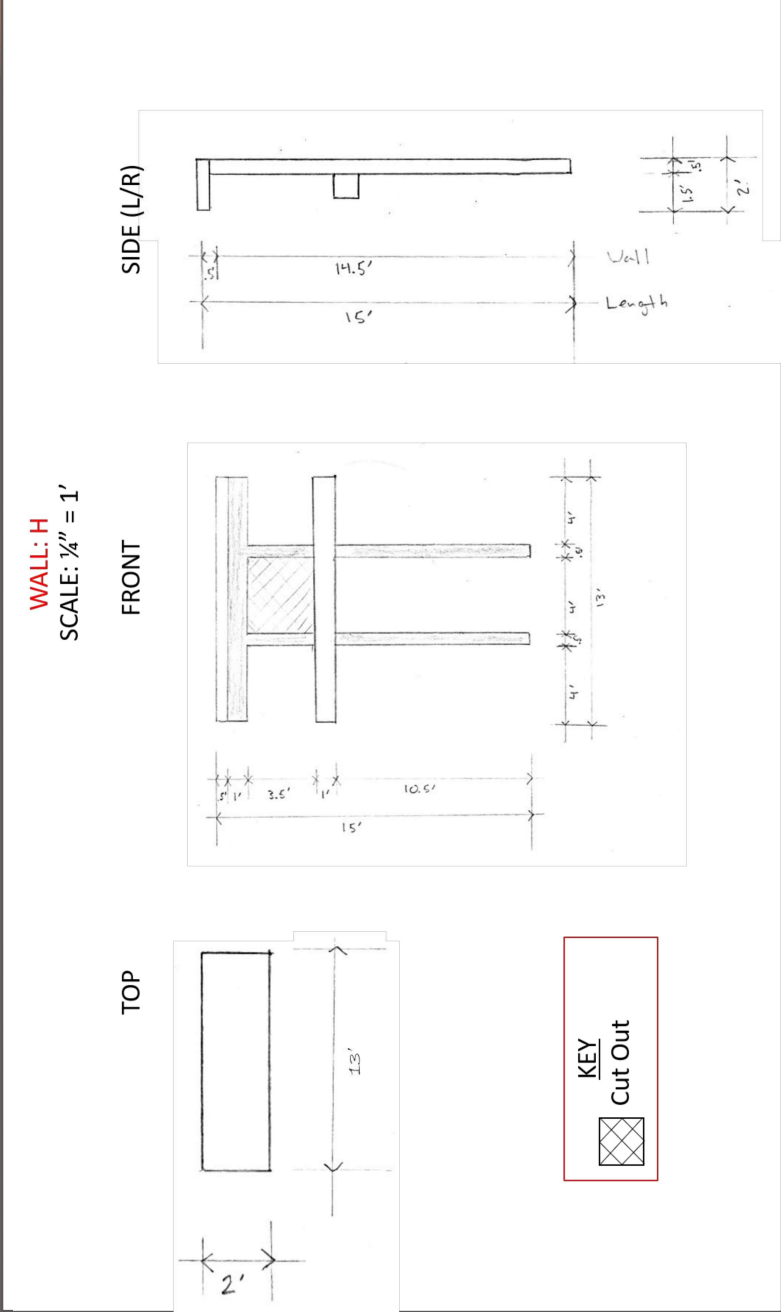

**WALL: E**  
SCALE: 1/4" = 1'

TOP

FRONT

SIDE (L/R)

KEY

- Lower Layer

**WALL: F**  
SCALE: 1/4" = 1'

TOP

FRONT

SIDE (L/R)

**WALL: G**  
SCALE: 1/4" = 1'

TOP

FRONT

SIDE (L/R)

WALL: K  
SCALE: 3/4" = 1'

TOP