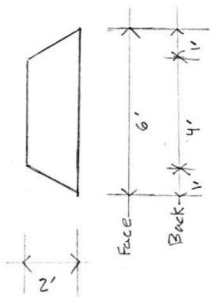

# Symbolism of the “Hero’s Journey”

**Theater Template:  
Neutral Space Ground Plan**  
Scale = 1/8" = 1'-0"  
(Proscenium Width: 40'-0")

**LEGEND**

**PLATFORM**  
SCALE: 1/4" = 1'

**WALLS**  
**SCALE: 1/4" = 1'**

**FRONT**  
SCALE: 1/4" = 1'

**KEY**

Lower Layer

Cut Out

WALL: D  
SCALE: 1/4" = 1'

TOP

FRONT

SIDE (L/R)

**WALL: E**  
SCALE: 1/4" = 1'

TOP

FRONT

SIDE (L/R)

KEY

- Lower Layer

**WALL: F**  
SCALE: 1/4" = 1'

TOP