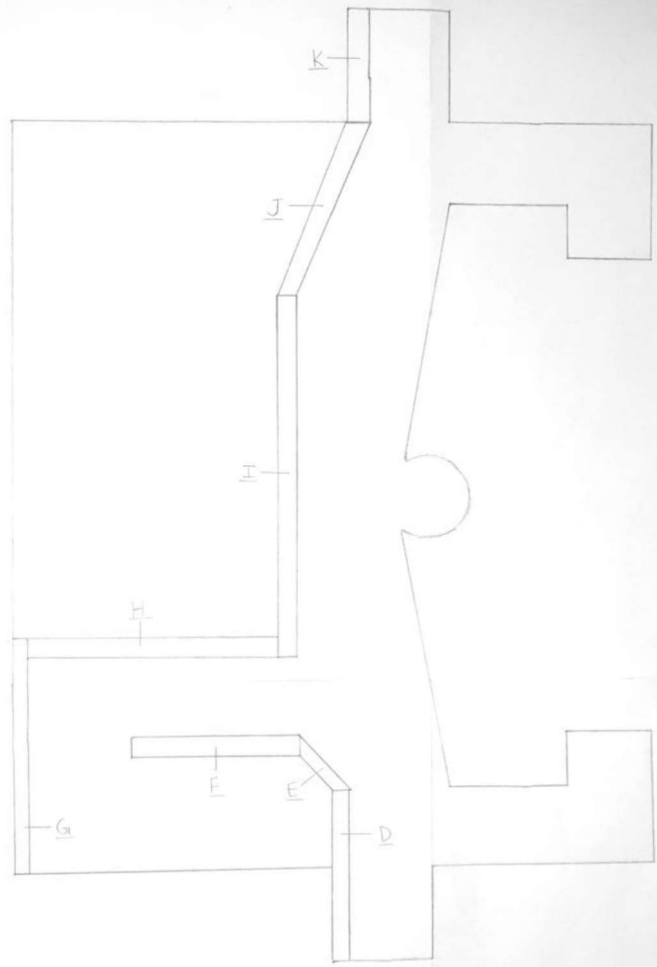

# Symbolism of the “Hero’s Journey”

**Theater Template:  
Neutral Space Ground Plan**  
Scale = 1/8" = 1'-0"  
(Proscenium Width: 40'-0")

**LEGEND**

**PLATFORM**  
SCALE: 1/4" = 1'

**WALLS**  
**SCALE: 1/4" = 1'**

**FRONT**  
SCALE: 1/4" = 1'

**KEY**

Lower Layer

Cut Out

WALL: D  
SCALE: 1/4" = 1'

TOP

FRONT

SIDE (L/R)

**WALL: E**  
SCALE: 1/4" = 1'

TOP

FRONT

SIDE (L/R)

KEY

- Lower Layer

**WALL: F**  
SCALE: 1/4" = 1'

TOP

FRONT

SIDE (L/R)

**WALL: G**  
SCALE: 1/4" = 1'

TOP

FRONT

SIDE (L/R)

WALL: K  
SCALE: 3/4" = 1'

TOP