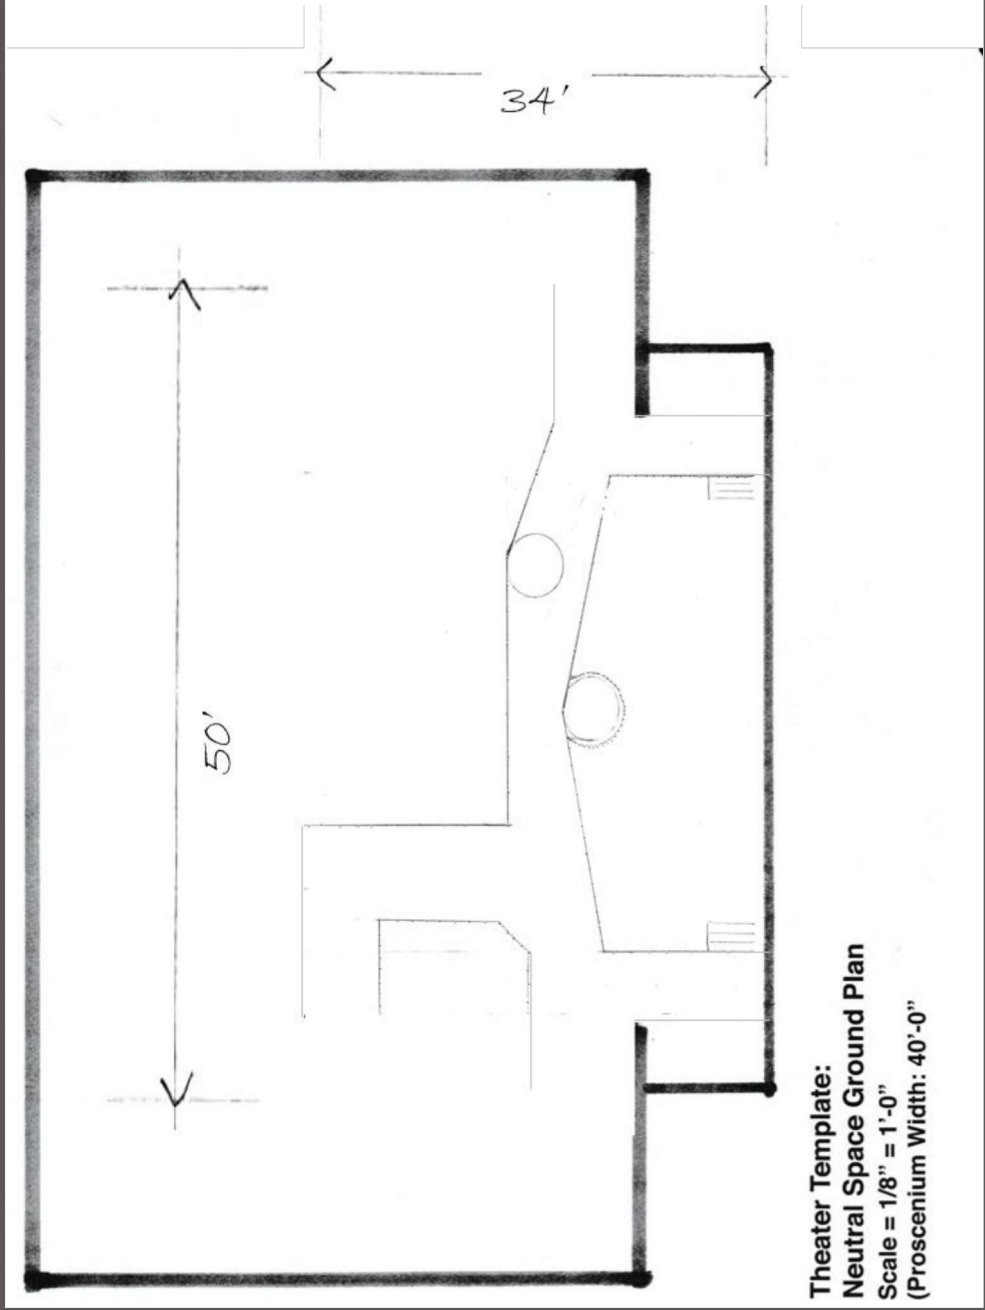

# Symbolism of the “Hero’s Journey”

**Theater Template:  
Neutral Space Ground Plan**  
Scale = 1/8" = 1'-0"  
(Proscenium Width: 40'-0")

**LEGEND**

**PLATFORM**  
SCALE: 1/4" = 1'

**WALLS**  
**SCALE: 1/4" = 1'**

**FRONT**  
SCALE: 1/4" = 1'

**KEY**

Lower Layer

Cut Out

WALL: D  
SCALE: 1/4" = 1'

TOP

FRONT

SIDE (L/R)

**WALL: E**  
SCALE: 1/4" = 1'

TOP

FRONT

SIDE (L/R)

KEY

- Lower Layer

**WALL: F**  
SCALE: 1/4" = 1'

TOP

FRONT

SIDE (L/R)

**WALL: G**  
SCALE: 1/4" = 1'

TOP

FRONT

SIDE (L/R)

WALL: K  
SCALE: 3/4" = 1'

TOP