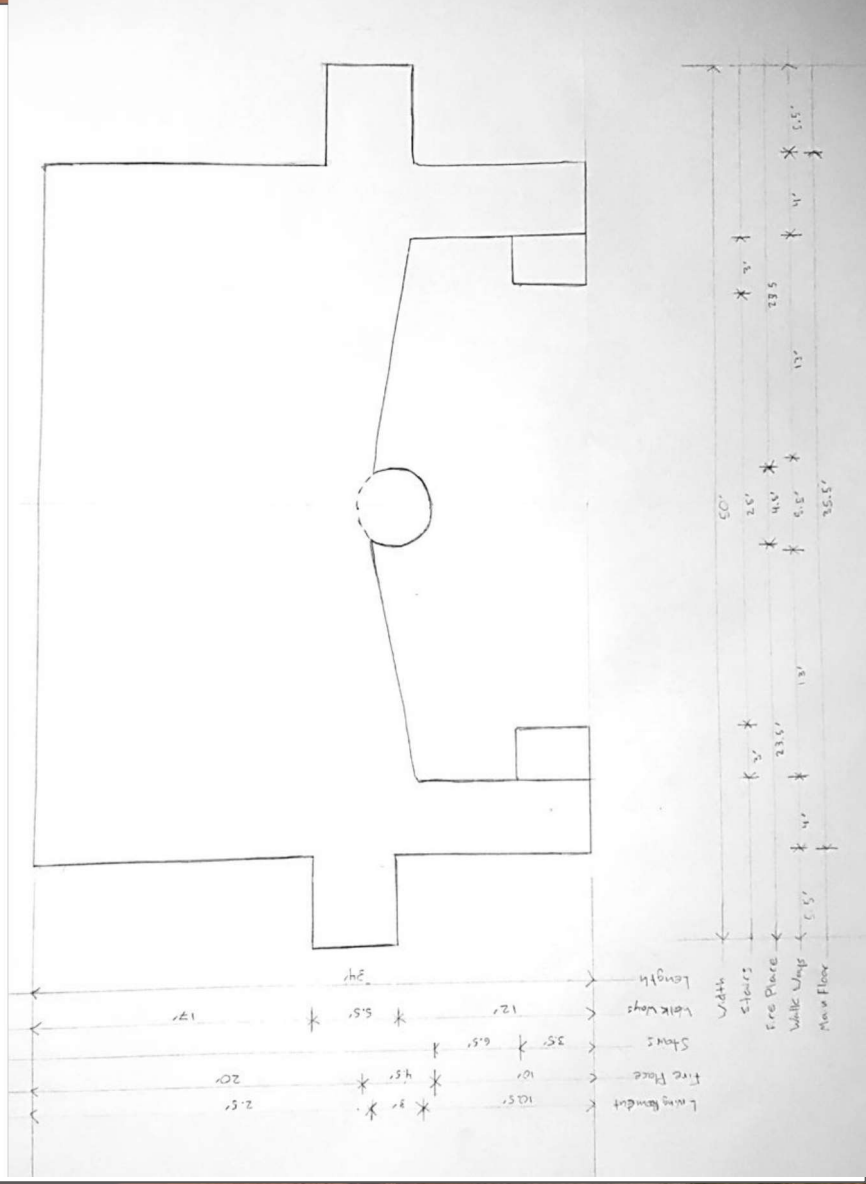

# Symbolism of the “Hero’s Journey”

**Theater Template:  
Neutral Space Ground Plan**  
Scale = 1/8" = 1'-0"  
(Proscenium Width: 40'-0")

**LEGEND**

**PLATFORM**  
SCALE: 1/4" = 1'

**WALLS**  
**SCALE: 1/4" = 1'**

**FRONT**  
SCALE: 1/4" = 1'

**KEY**

Lower Layer

Cut Out

WALL: D  
SCALE: 1/4" = 1'

TOP

FRONT

SIDE (L/R)

**WALL: E**  
SCALE: 1/4" = 1'

TOP

FRONT

SIDE (L/R)

KEY

- Lower Layer

**WALL: F**  
SCALE: 1/4" = 1'

TOP

FRONT

SIDE (L/R)

**WALL: G**  
SCALE: 1/4" = 1'

TOP

FRONT

SIDE (L/R)

WALL: K  
SCALE: 3/4" = 1'

TOP