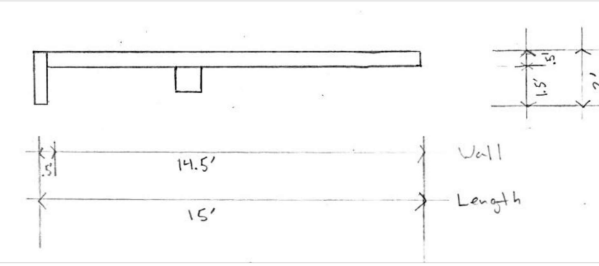

# Symbolism of the “Hero’s Journey”

**Theater Template:  
Neutral Space Ground Plan**  
Scale = 1/8" = 1'-0"  
(Proscenium Width: 40'-0")

**LEGEND**

**PLATFORM**  
SCALE: 1/4" = 1'

**WALLS**  
**SCALE: 1/4" = 1'**

**FRONT**  
SCALE: 1/4" = 1'

**KEY**

Lower Layer

Cut Out

WALL: D  
SCALE: 1/4" = 1'

TOP

FRONT

SIDE (L/R)

**WALL: E**  
SCALE: 1/4" = 1'

TOP

FRONT

SIDE (L/R)

KEY

- Lower Layer

**WALL: F**  
SCALE: 1/4" = 1'

TOP