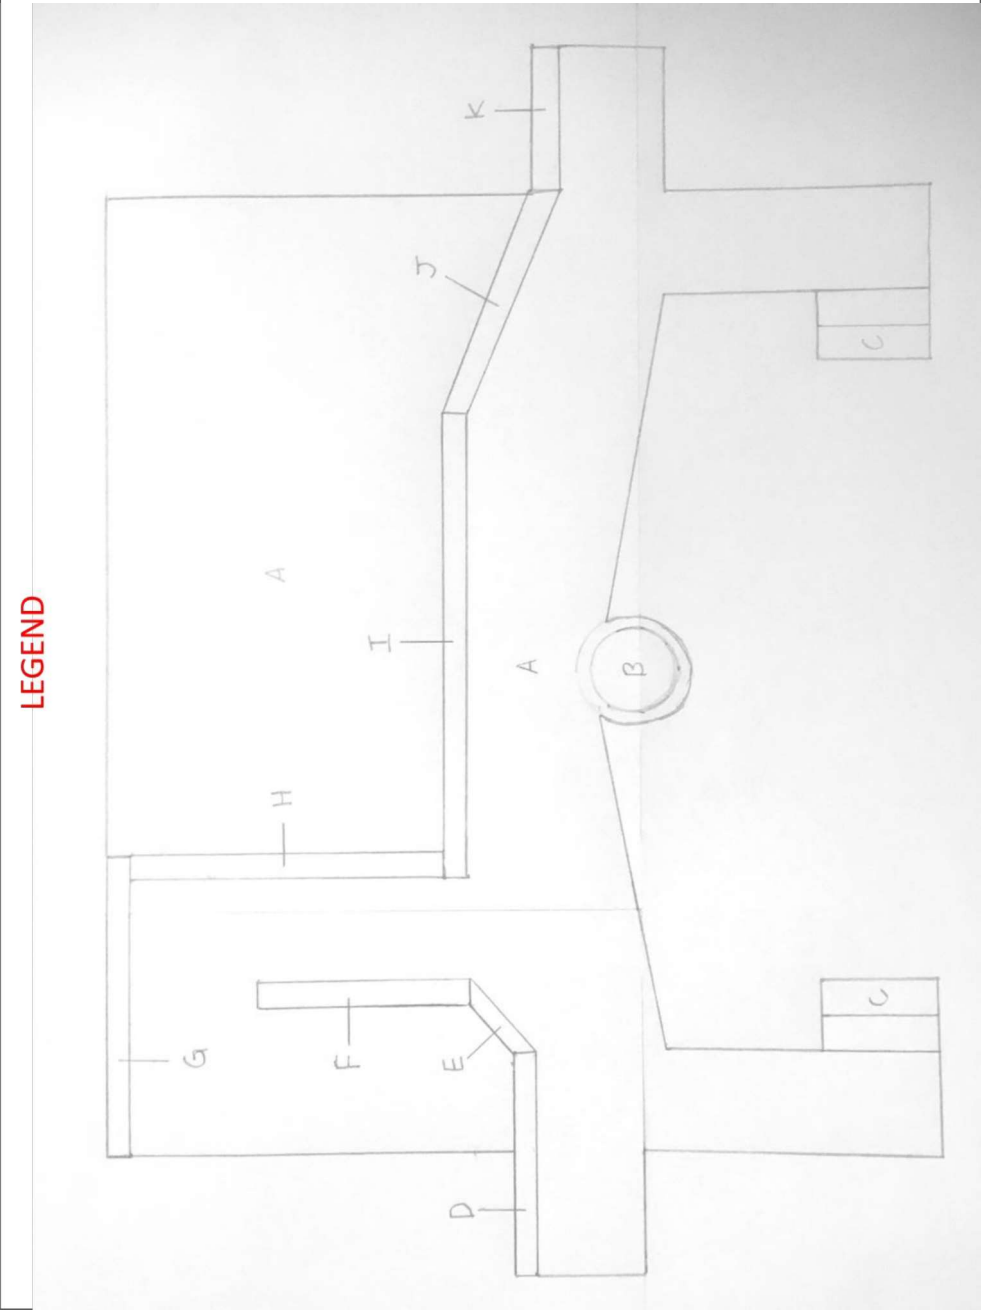

# Symbolism of the “Hero’s Journey”

**Theater Template:  
Neutral Space Ground Plan**  
Scale = 1/8" = 1'-0"  
(Proscenium Width: 40'-0")

**LEGEND**

**PLATFORM**  
SCALE: 1/4" = 1'

**WALLS**  
**SCALE: 1/4" = 1'**

**FRONT**  
SCALE: 1/4" = 1'

**KEY**

Lower Layer

Cut Out

WALL: D  
SCALE: 1/4" = 1'

TOP

FRONT

SIDE (L/R)