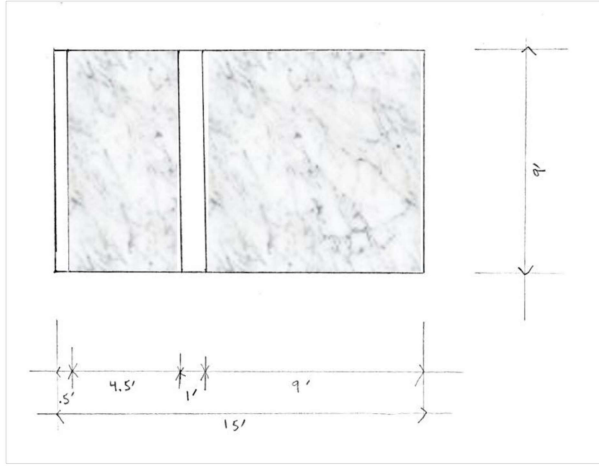

**FRONT**  
SCALE: 1/4" = 1'

**KEY**

Lower Layer

Cut Out

WALL: D  
SCALE: 1/4" = 1'

TOP

FRONT

SIDE (L/R)