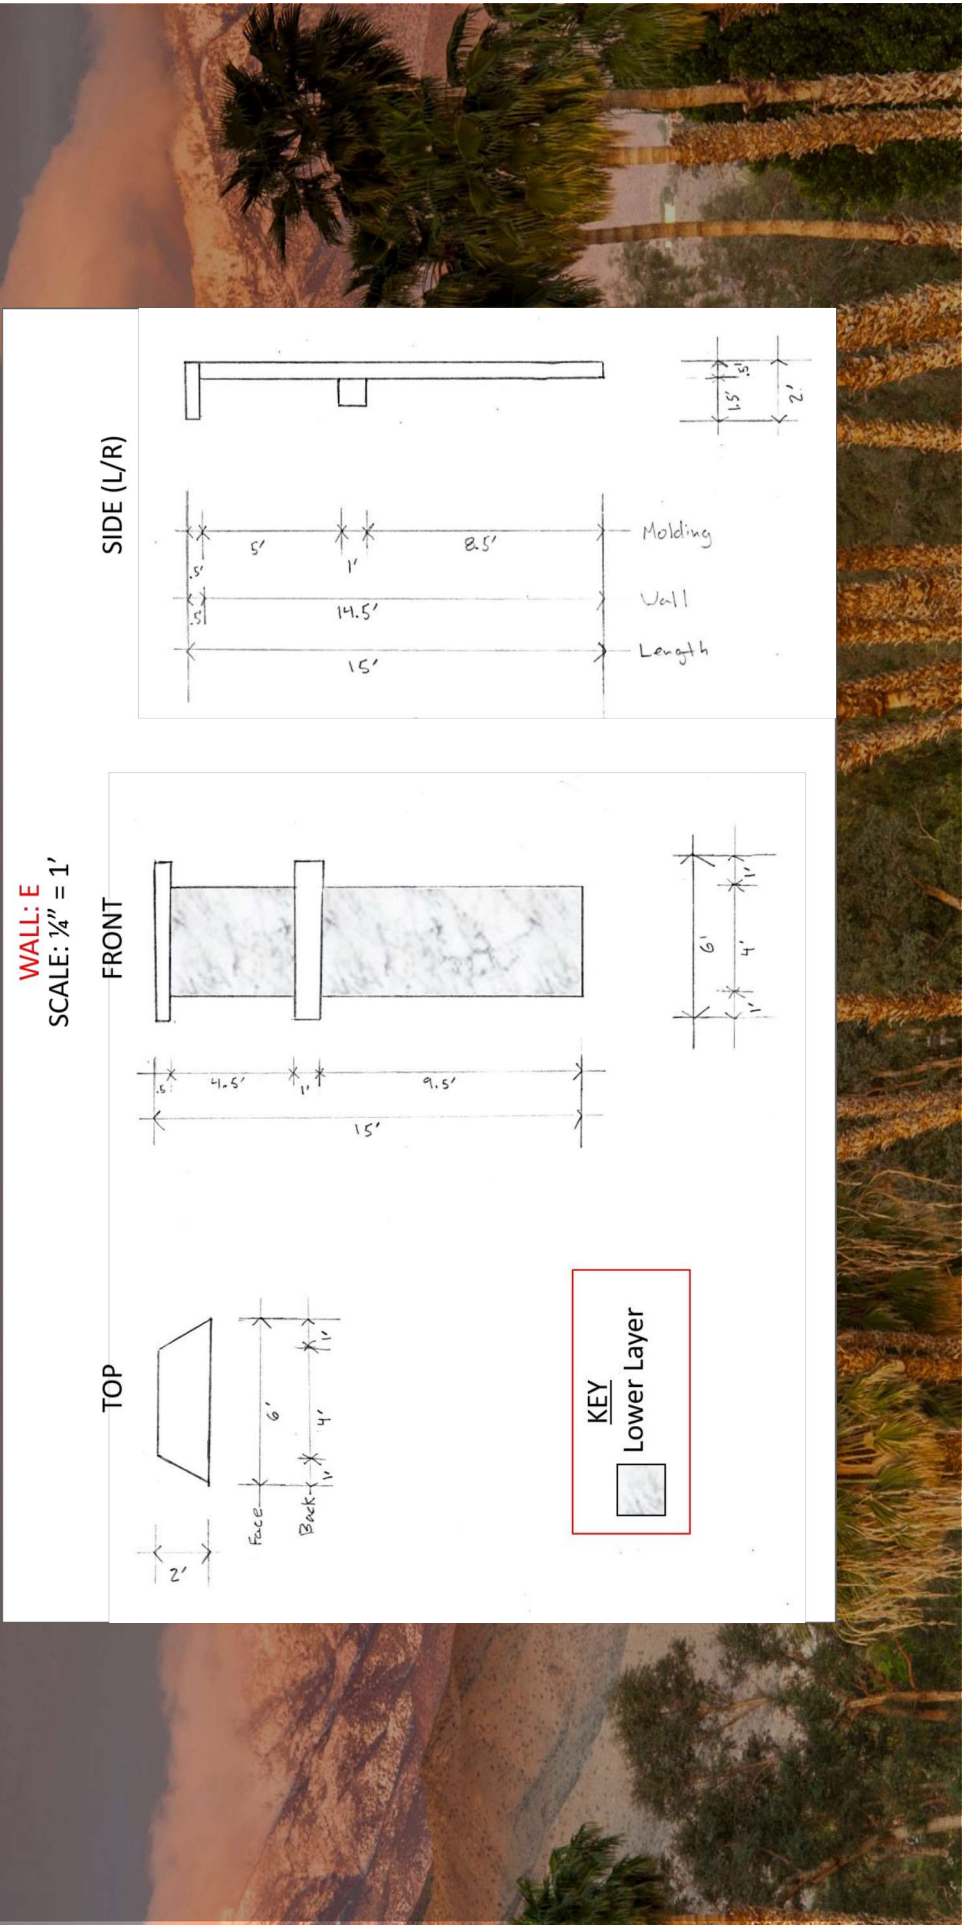

# Symbolism of the “Hero’s Journey”

**Theater Template:  
Neutral Space Ground Plan**  
Scale = 1/8" = 1'-0"  
(Proscenium Width: 40'-0")

**LEGEND**

**PLATFORM**  
SCALE: 1/4" = 1'

**WALLS**  
**SCALE: 1/4" = 1'**

**FRONT**  
SCALE: 1/4" = 1'

**KEY**

Lower Layer

Cut Out

WALL: D  
SCALE: 1/4" = 1'

TOP

FRONT

SIDE (L/R)

**WALL: E**  
SCALE: 1/4" = 1'

TOP

FRONT

SIDE (L/R)

KEY

- Lower Layer

**WALL: F**  
SCALE: 1/4" = 1'

TOP

FRONT

SIDE (L/R)

**WALL: G**  
SCALE: 1/4" = 1'

TOP

FRONT

SIDE (L/R)

WALL: K  
SCALE: 3/4" = 1'

TOP