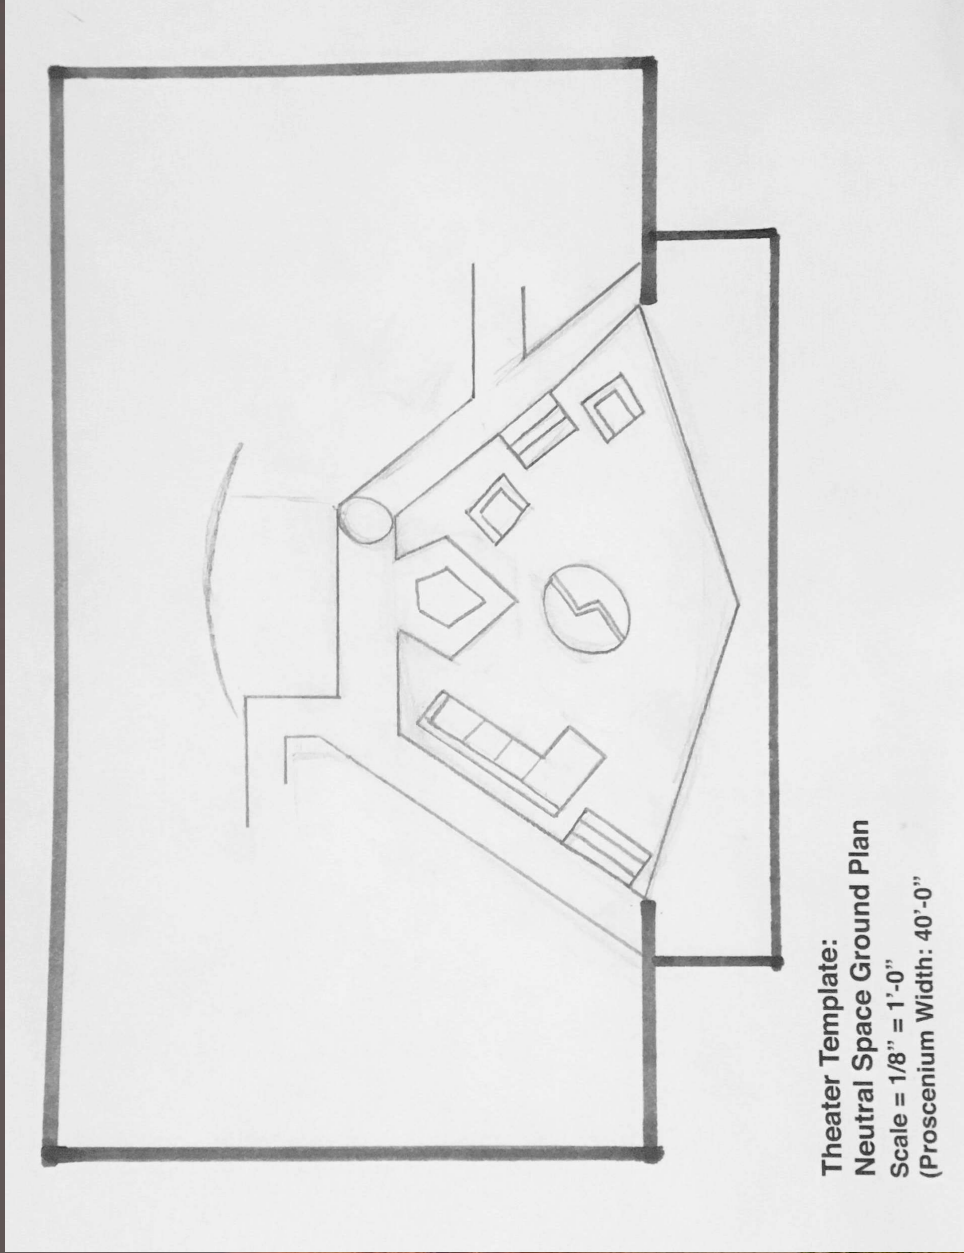

# Modern mid-century architecture

Older mid-century  
Christmas tree

Modern mid-century  
Christmas tree

# Symbolism of the “Hero’s Journey”

**Theater Template:  
Neutral Space Ground Plan**  
Scale = 1/8" = 1'-0"  
(Proscenium Width: 40'-0")

**LEGEND**

**PLATFORM**  
SCALE: 1/4" = 1'

**WALLS**  
**SCALE: 1/4" = 1'**

**FRONT**  
SCALE: 1/4" = 1'

**KEY**

Lower Layer

Cut Out

WALL: D  
SCALE: 1/4" = 1'

TOP

FRONT

SIDE (L/R)